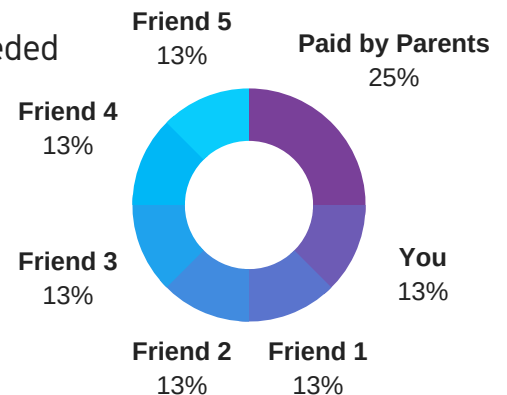

We will provide information about child and parents' work to sponsors. One-time donations are also valuable and appreciated.

WHAT YOU CAN DO